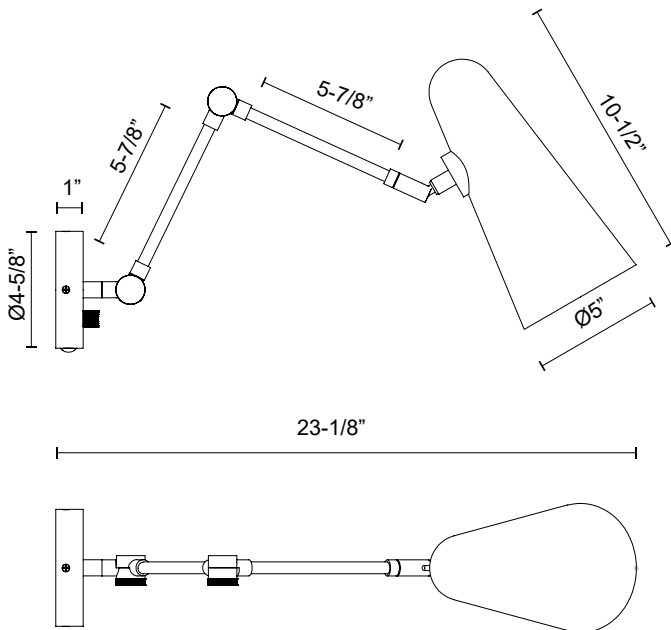

alora mood

P. 1.855.855.8926

CANADA: 19054 28TH Avenue Surrey - BC V3Z 6M3

USA: 3035 E. Lone Mountain Rd - Las Vegas, NV, 89081

DANIEL WV578925

FIXTURE DIMENSIONS	W5" x H10-1/2" x E23-1/8"
EXTENSION	23-1/8"
LAMP TYPE	E26
MAX WATTAGE	60W
BULB QTY	1
BULBS INCLUDED	No
VOLTAGE	120V
DIMMABLE	Full Range Dimmer Switch
SWITCH	Full Range Dimmer Switch
SHADE DIMENSIONS	D5" x H10-1/2"
MATERIAL	Brass; Steel;
INSTALL OPTIONS	Down Only; Wall;
LOCATION	Damp
CANOPY DIMENSIONS	D4-5/8" x E1"
PAINT FINISH	AG01; MB01; WH01;

[D - Diameter, L - Length, W - Width, H - Height, E - Extension]

AVAILABLE FINISHES:

WV578925WHAG
Aged Gold/White

WV578925MBAG
Aged Gold/Matte
Black

*For complete warranty terms, please visit: www.aloralighting.com/warranty